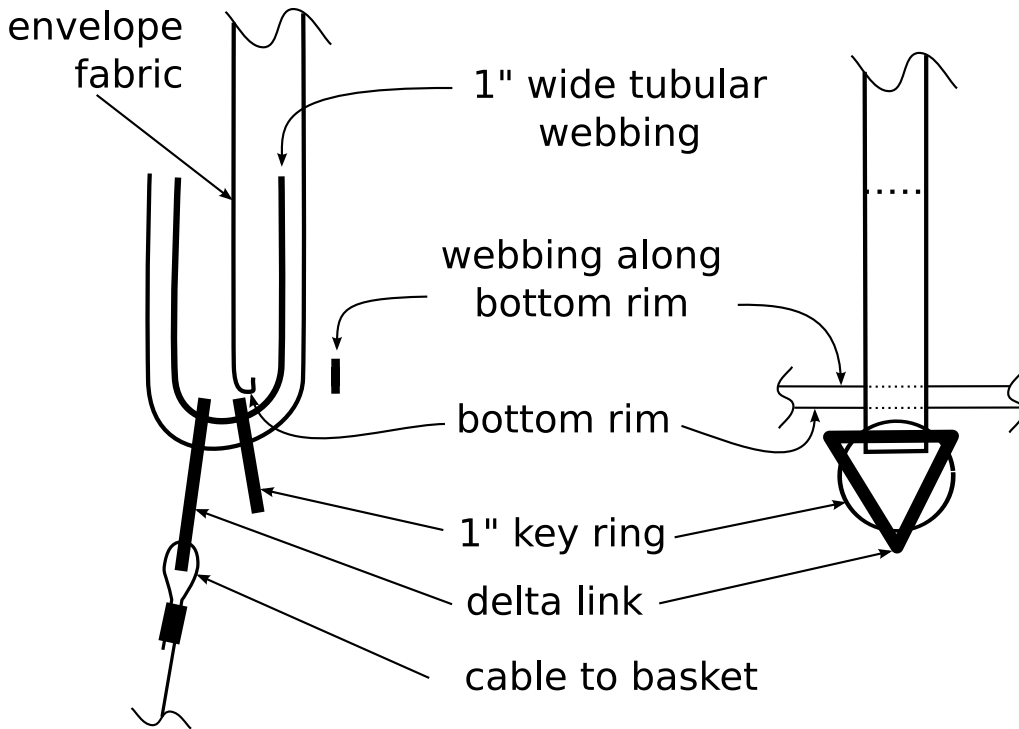

XLTA Open Content Balloon Plans

Detail of Skirt Attachment

(not to scale)

Side View
(inside is shown on left)

Outside View

Bottom of Envelope

1" wide webbing
5038-Type-IV
12" long